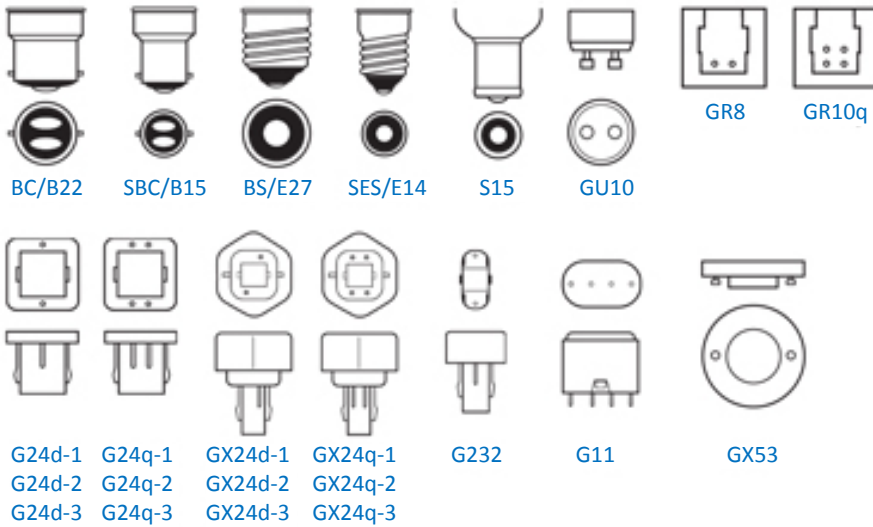

Lamp Cap Information

CFL
Technology

Fluorescent
Tubes

LED
Technology

Halogen+ /
EnergySaving

Incandescent

Metal Halide