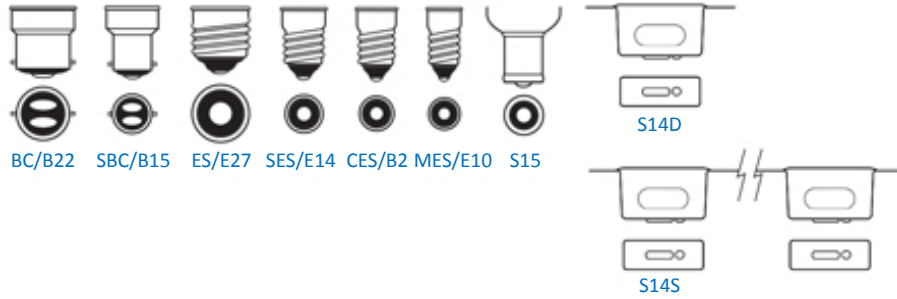

Lamp Cap Information

CFL
Technology

Fluorescent
Tubes

LED
Technology

Halogen+ /
EnergySaving

Incandescent

Metal Halide