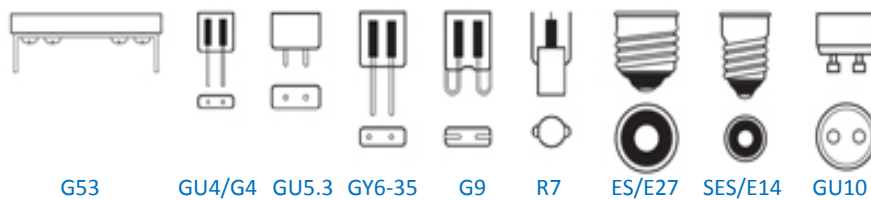

Lamp Cap Information

CFL
Technology

Fluorescent
Tubes

LED
Technology

Halogen+ /
EnergySaving

Incandescent

Metal Halide